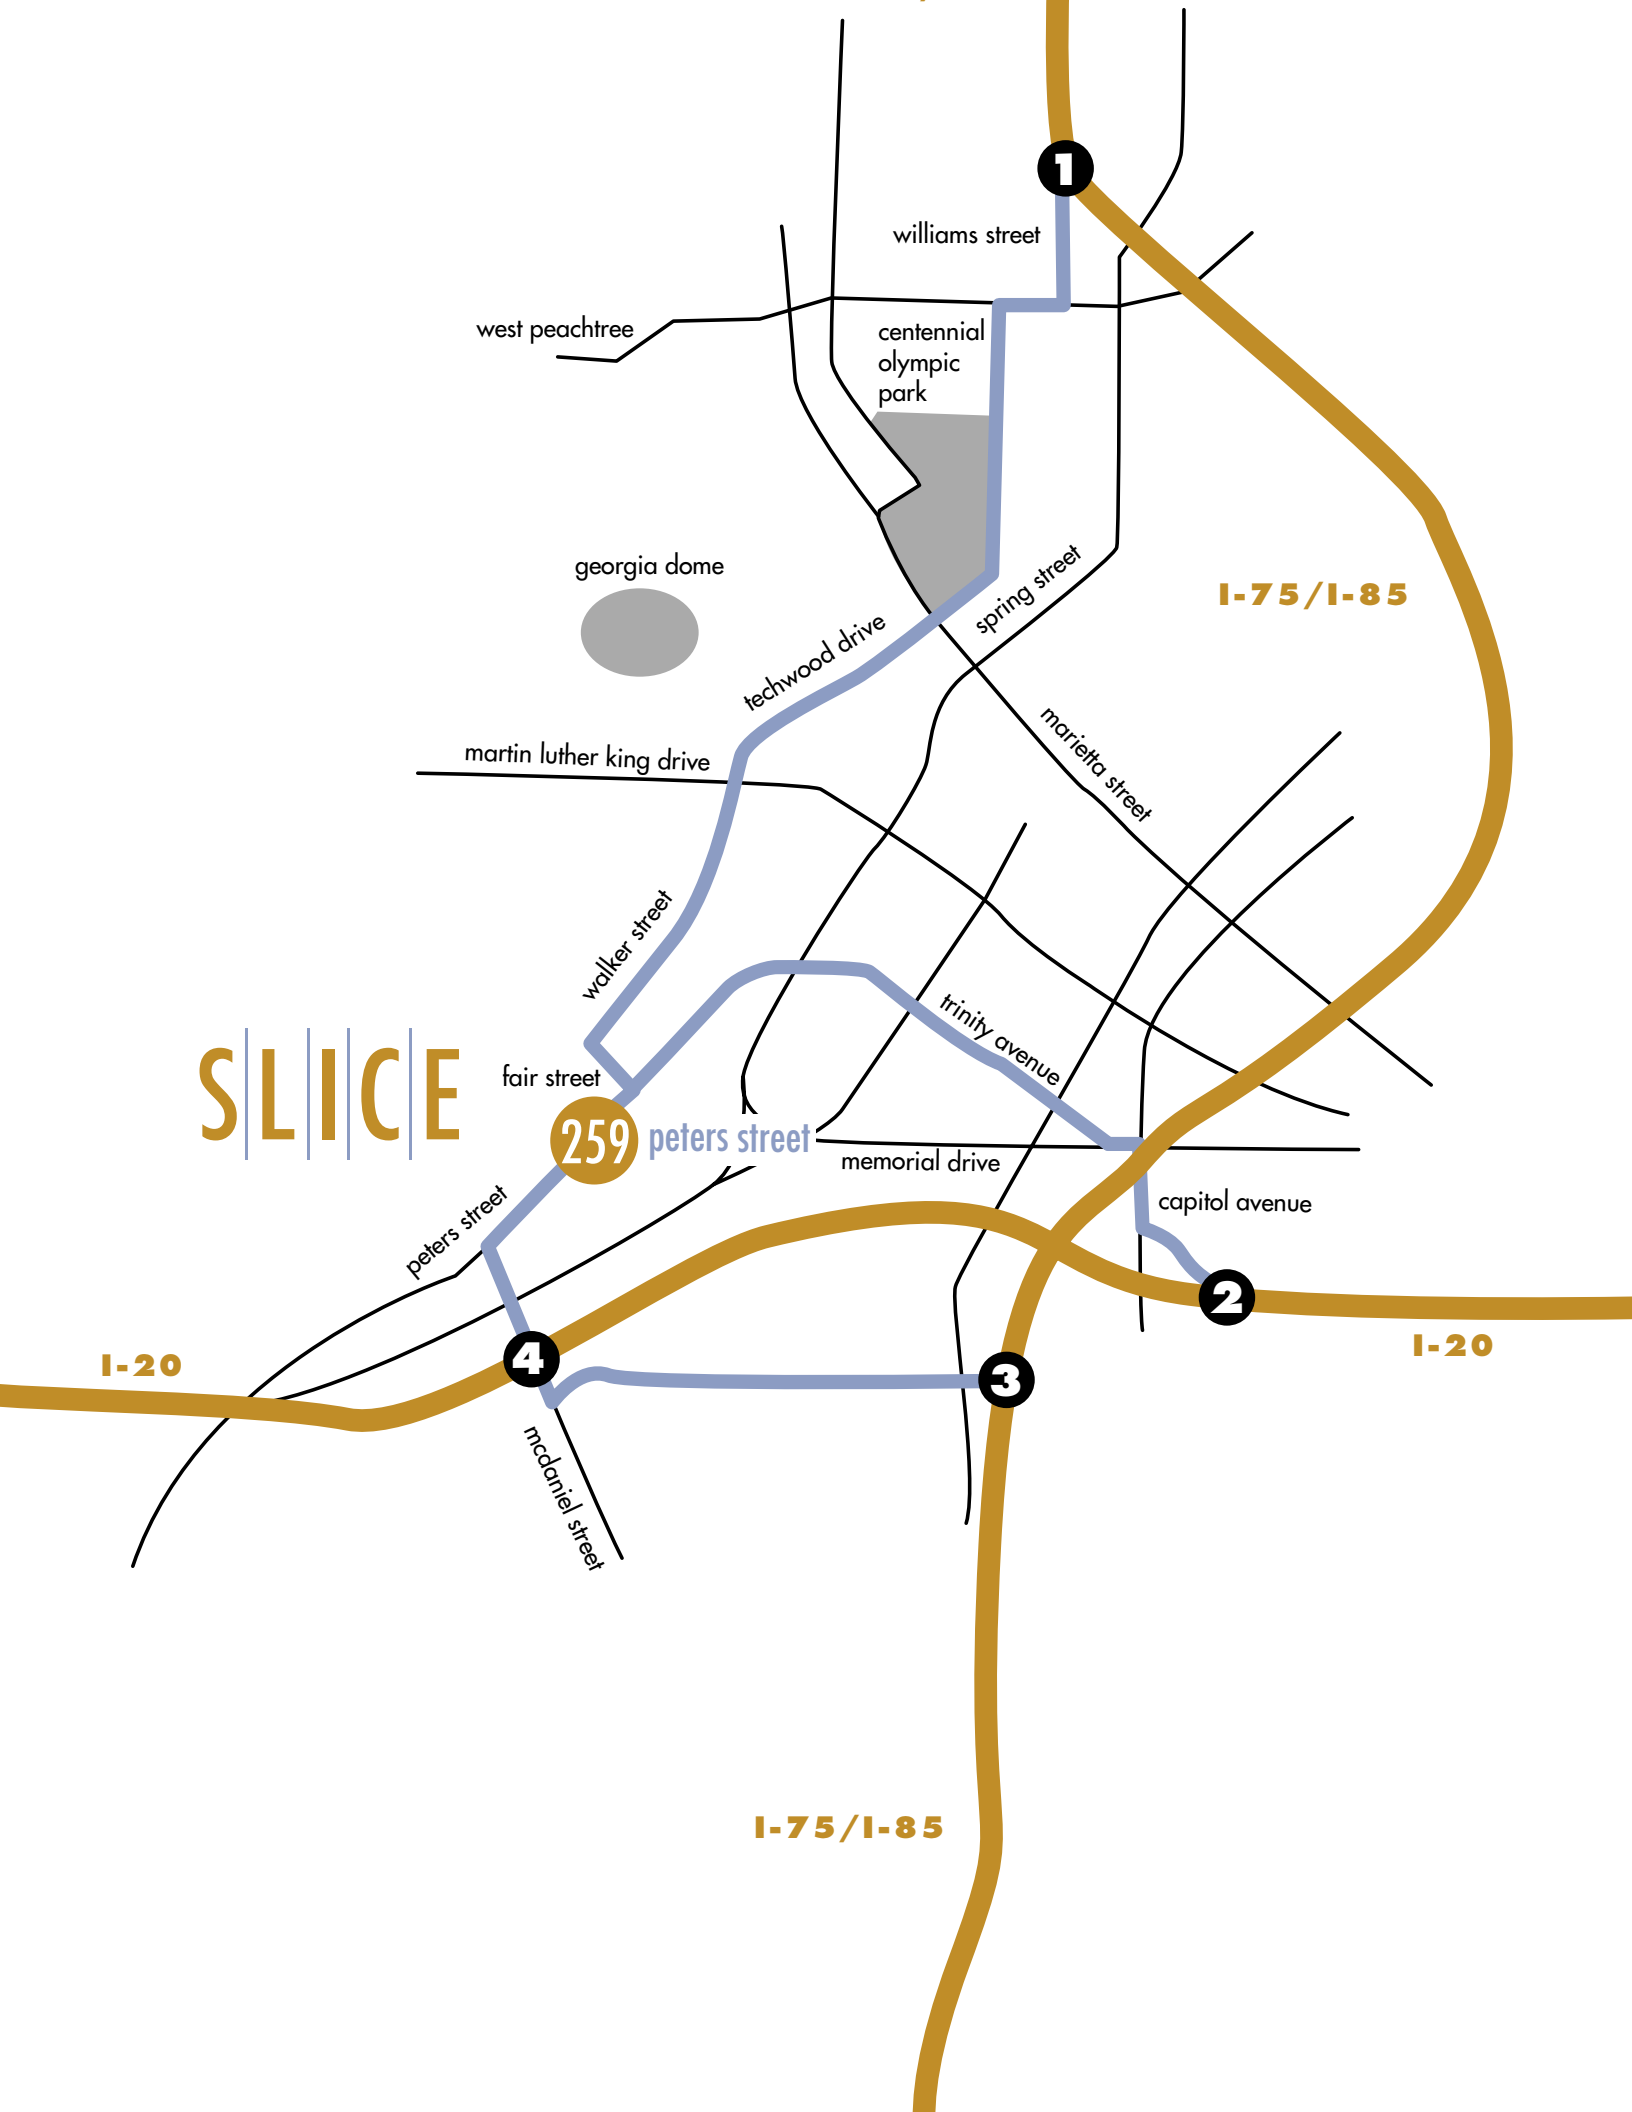

SLICE

SLICE

1 FROM THE NORTH

I-75 SOUTH/I-85 SOUTH

Take the WILLIAMS ST exit towards DOWNTOWN/GA. DOME, exit #249C

Continue on WILLIAMS ST NW - go < 0.1 mi

RIGHT on ALEXANDER ST NW - go 0.1 mi

LEFT on CENTENNIAL OLYMPIC PARK DR NW/TECHWOOD DR NW - go 1.2 mi

Continue on WALKER ST SW - go 0.2 mi

LEFT on FAIR ST SW - go 0.1 mi

RIGHT on PETERS ST SW - go < 0.1 mi

259 PETERS ST SW, ATLANTA, GA, 30313

2 FROM THE WEST

I-20 EAST

Take the MCDANIEL ST/(US-29)/WHITEHALL ST(US-19) exit, exit #56A

RIGHT on PETERS ST SW - go 0.3 mi

259 PETERS ST SW, ATLANTA, GA, 30313

4 FROM THE EAST

I-20 WEST

Take the CAPITOL AVE exit towards DOWNTOWN/GA. DOME, exit #58A

RIGHT on CAPITOL AVE SE/CAPITOL AVE SW - go 0.1 mi

LEFT on MEMORIAL DR SW - go < 0.1 mi

Bear RIGHT on TRINITY AVE SW - go 0.5 mi

Continue on PETERS ST SW - go 0.4 mi

259 PETERS ST SW, ATLANTA, GA, 30313